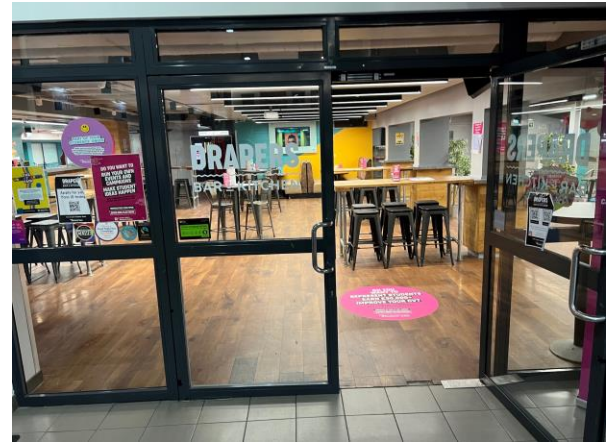

# Student Union Spaces

3 windows in Blomeley 2 (facing outwards)

windows of the Executive Office in the Hub social space

Window space to the left of the automatic door (facing outwards)

# Student Union Commerical Spaces

Ground Cafe - window spaces to the left and right of main entrance

Outward facing

Areas allowed will be marked out

# Student Union Commerical Spaces

Village Shop - window adjacent to the door

Union Shop - window spaces

## Student Union Commerical Spaces

Drapers - window space adjacent to entrance doors

The Lounge - window space facing out onto Bancroft Road